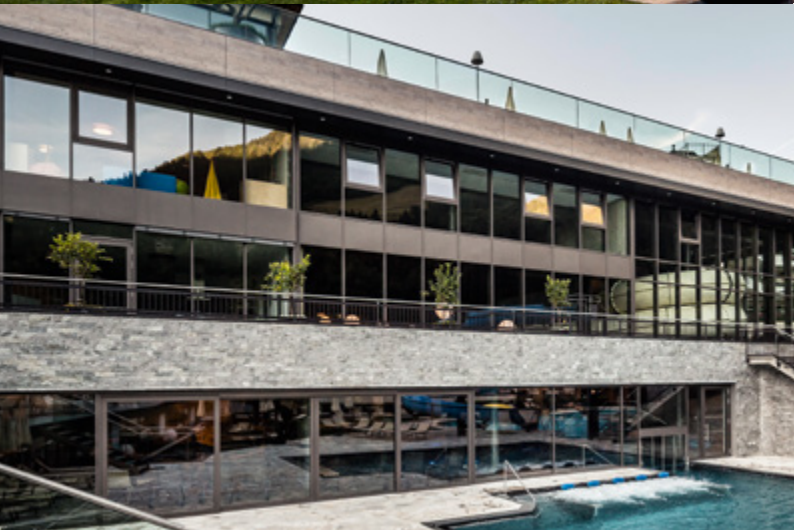

## QUELLENHOF

I - ST. MARTIN - SOUTH TYROL

- » Customised solution for the **mullion and transom façade**
- » Automatic sliding door systems with filigree profiles
- » Corrosion-resistant swimming pool locks
- » Large-area glazed cube serving as an indoor shop