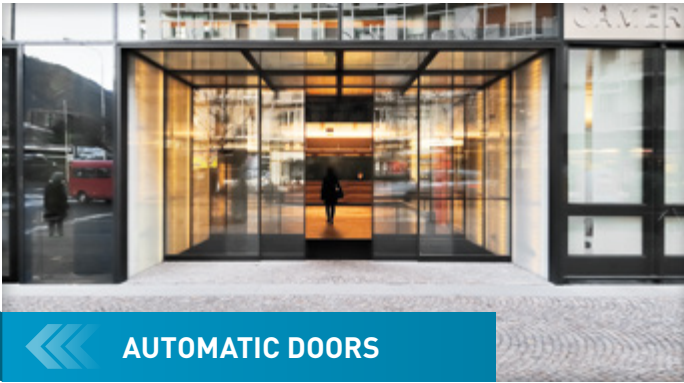

AUTOMATIC DOORS

Camera di Commercio, Bolzano