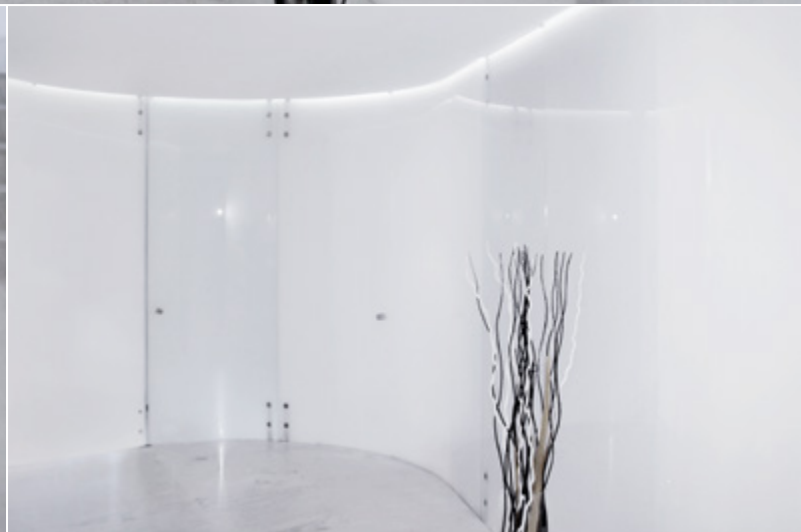

STUFFLESSER

I - ST. ULRICH - SOUTH TYROL

- » Customised solution for the curved partition walls
- » Structural glazing effect with **curved shatterproof glass**
- » Integrated LED lighting
- » Floor to ceiling design