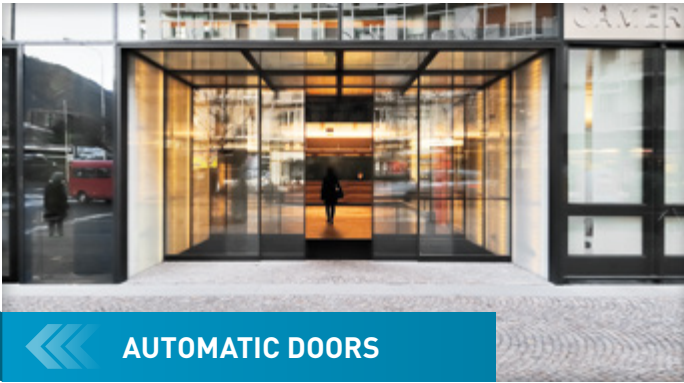

STUFFLESSER

I - ST. ULRICH - SOUTH TYROL

- » Customised solution for the curved partition walls
- » Structural glazing effect with **curved shatterproof glass**
- » Integrated LED lighting
- » Floor to ceiling design

METEK®

AUTOMATIC DOORS

Camera di Commercio, Bolzano

GLASS AND METAL

Adler Mountain Lodge, Alpe di Siusi

FAÇADE TECHNOLOGY

Quellenhof, Val Passiria

TEXTILE ARCHITECTURE